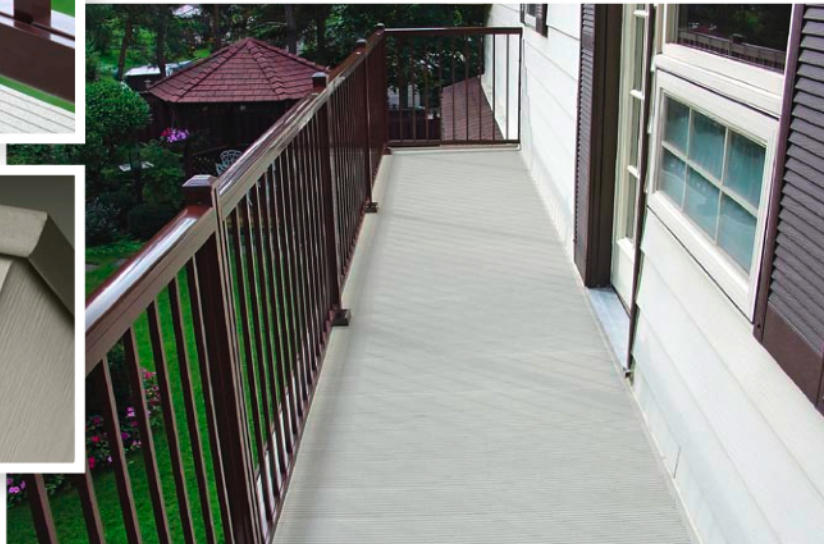

# Compliment your beautiful railing system with a deck that is maintenance free and watertight\*

Extruded aluminum for unmatched durability

Aluminum decking available in two colours. Desert Sand and Grey. Grey has the appearance of weathered cedar and blends with any colour scheme.

Deck nosing designed to accept a variety of deck skirting for a finished look

## Watertight

Craft-Bilt's revolutionary aluminum locking seal and continuous gutter technology provides a gapless floor decking and roof covering with single layer construction – absolutely watertight underneath

## Engineered Strength

Excellent load carrying capacity tested to 1085 pounds per square foot (PSF) on 24" joist spacing